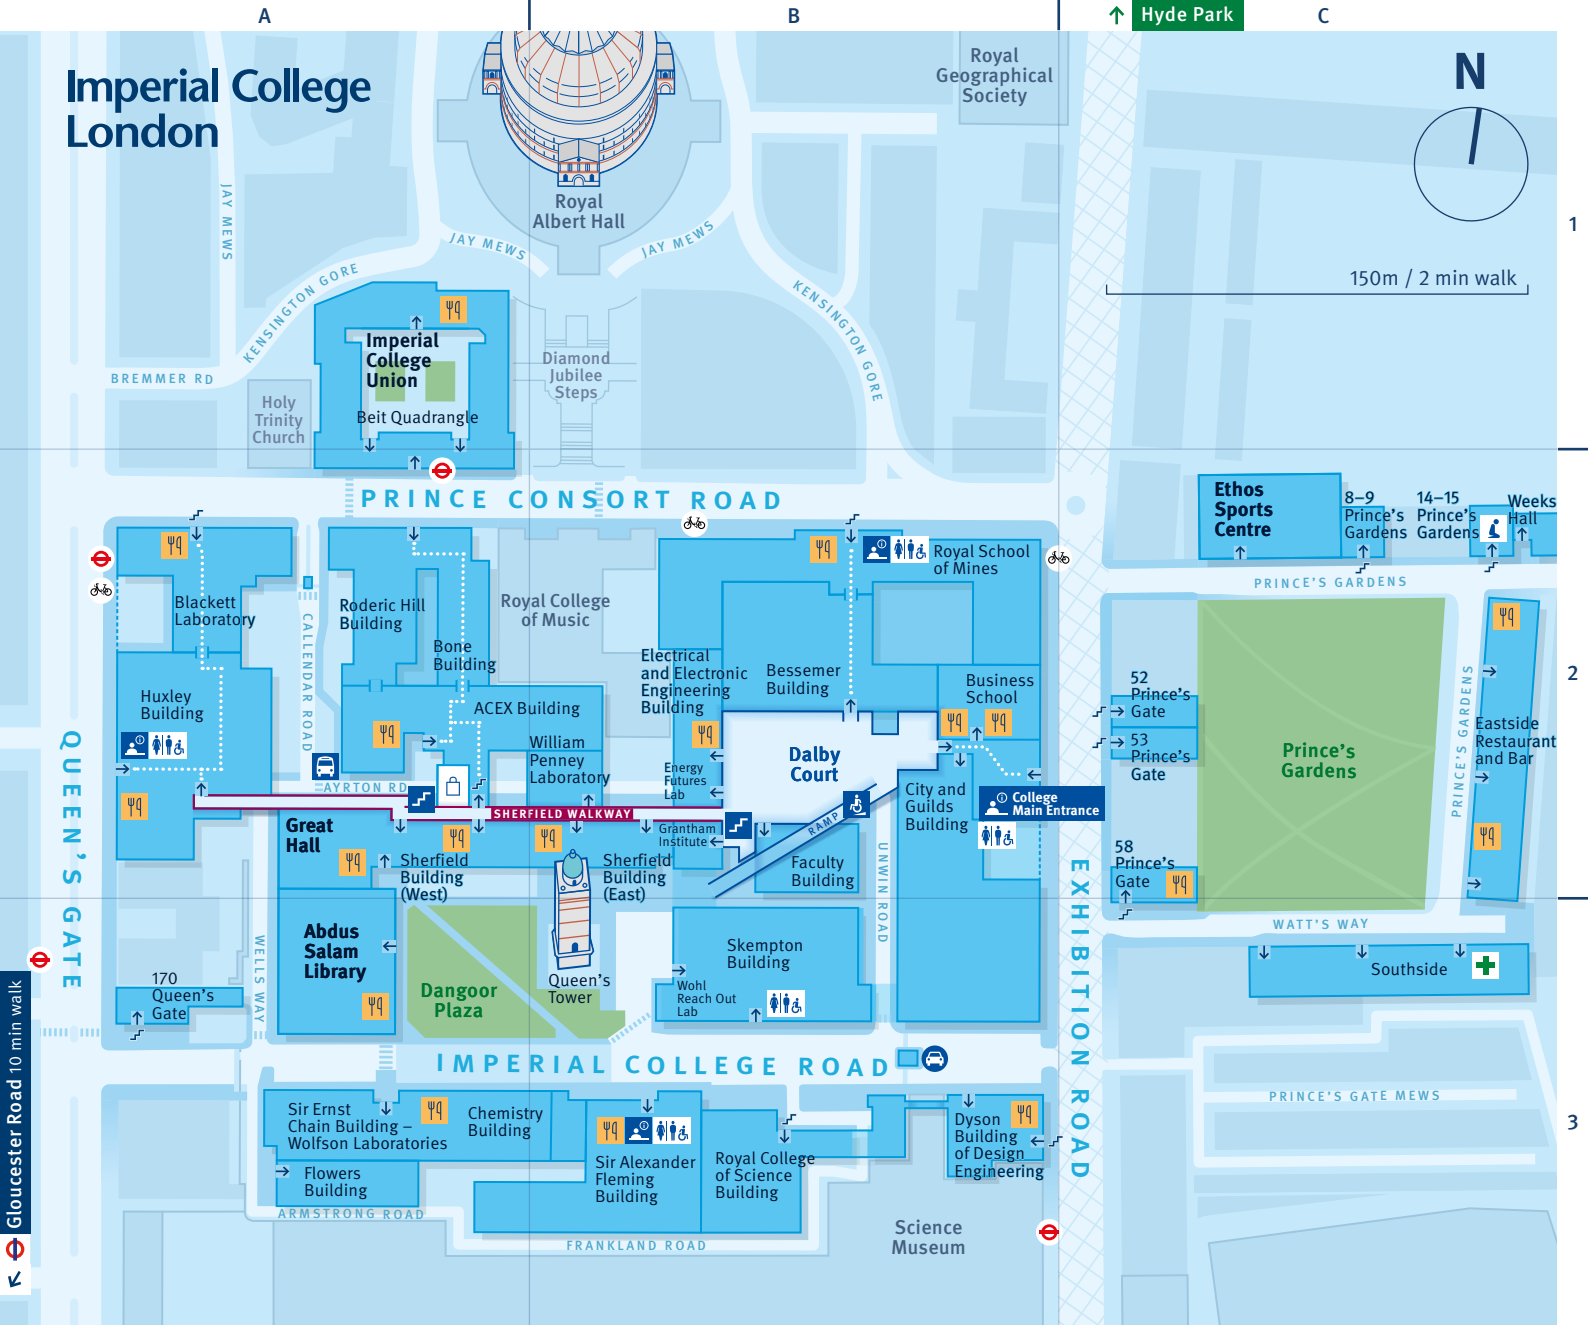

Imperial College London

SOUTH KENSINGTON

Campus map

- C2 8-9 Prince's Gardens
- C2 14-15 Prince's Gardens
- C2 52 Prince's Gate
- C2 53 Prince's Gate
- C2 58 Prince's Gate
- A3 170 Queen's Gate
- A3 Abdus Salam Library
- A2 ACEX Building
- A1 Beit Quadrangle
- B2 Bessemer Building
- A2 Blakett Laboratory
- A2 Bone Building
- B2 Business School
- A3 Chemistry Building
- B2 City and Guilds Building
- B2 College Main Entrance
- B2 Dalby Court
- A3 Dangoor Plaza
- B3 Dyson Building of Design Engineering
- C2 Eastside Restaurant and Bar
- B2 Electrical and Electronic Engineering Building
- B2 Energy Futures Lab
- C2 Ethos Sports Centre
- B2 Faculty Building
- A3 Flowers Building

- B2 Grantham Institute
- A2 Great Hall
- A2 Huxley Building
- A1 Imperial College Union
- C2 Prince's Gardens
- B3 Queen's Tower
- A2 Roderic Hill Building
- B2 Royal School of Mines
- B3 Royal College of Science Building
- B2 Sherfield Building (East)
- A2 Sherfield Building (West)
- B3 Sir Alexander Fleming Building
- A3 Sir Ernst Chain Building - Wolfson Laboratories
- B3 Skempton Building
- C3 Southside
- C2 Weeks Hall
- B2 William Penney Laboratory
- B3 Wohl Reach Out Lab

- ### Key
- Visitor reception
 - Chaplaincy Multi-Faith Centre
 - Imperial College Union Shop
 - Food and drink
 - Internal route
 - Building entrance
 - Building entrance/exit via steps only
 - Campus shuttle pick-up/drop-off point
 - Health Centre
 - Underground station
 - Vehicle entrance
 - Cycle hire
 - Bus stop
 - Publicly accessible toilets

For more information about the accessibility of our buildings search Imperial College London at www.accessible.co.uk

South Kensington