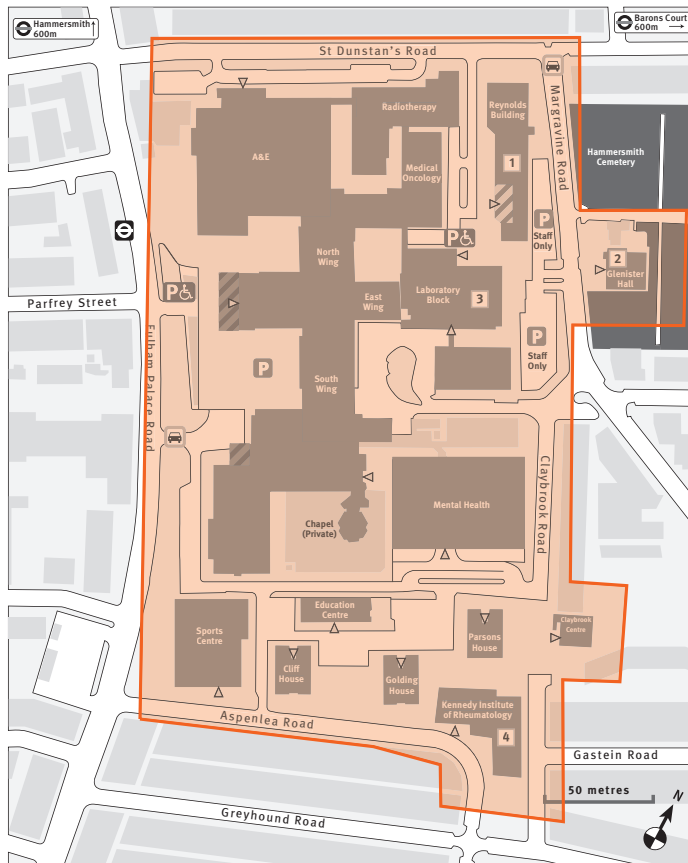

Charing Cross Campus

Imperial's new smoke-free policy applies to **College land** and **within 20 metres of College land** for Imperial's community.

Shown below is where Imperial's smoke-free policy applies at the Charing Cross Campus.