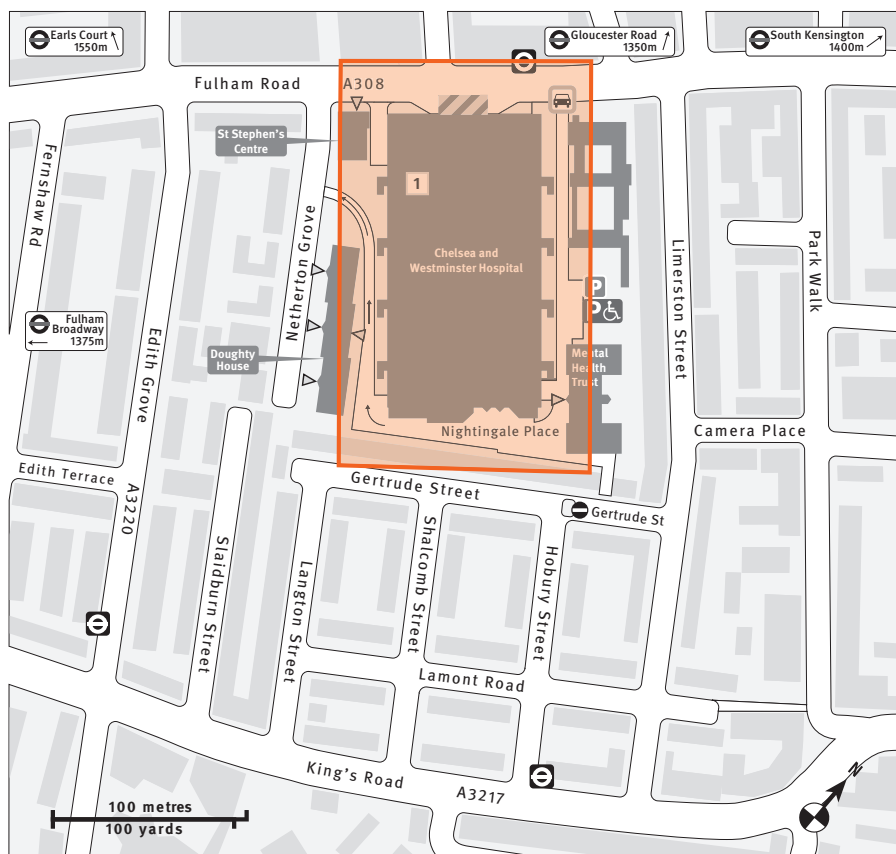

# Chelsea and Westminster Campus

Imperial's new smoke-free policy applies to **College land** and **within 20 metres of College land** for Imperial's community.

Shown below is where Imperial's smoke-free policy applies at the Chelsea and Westminster Campus.