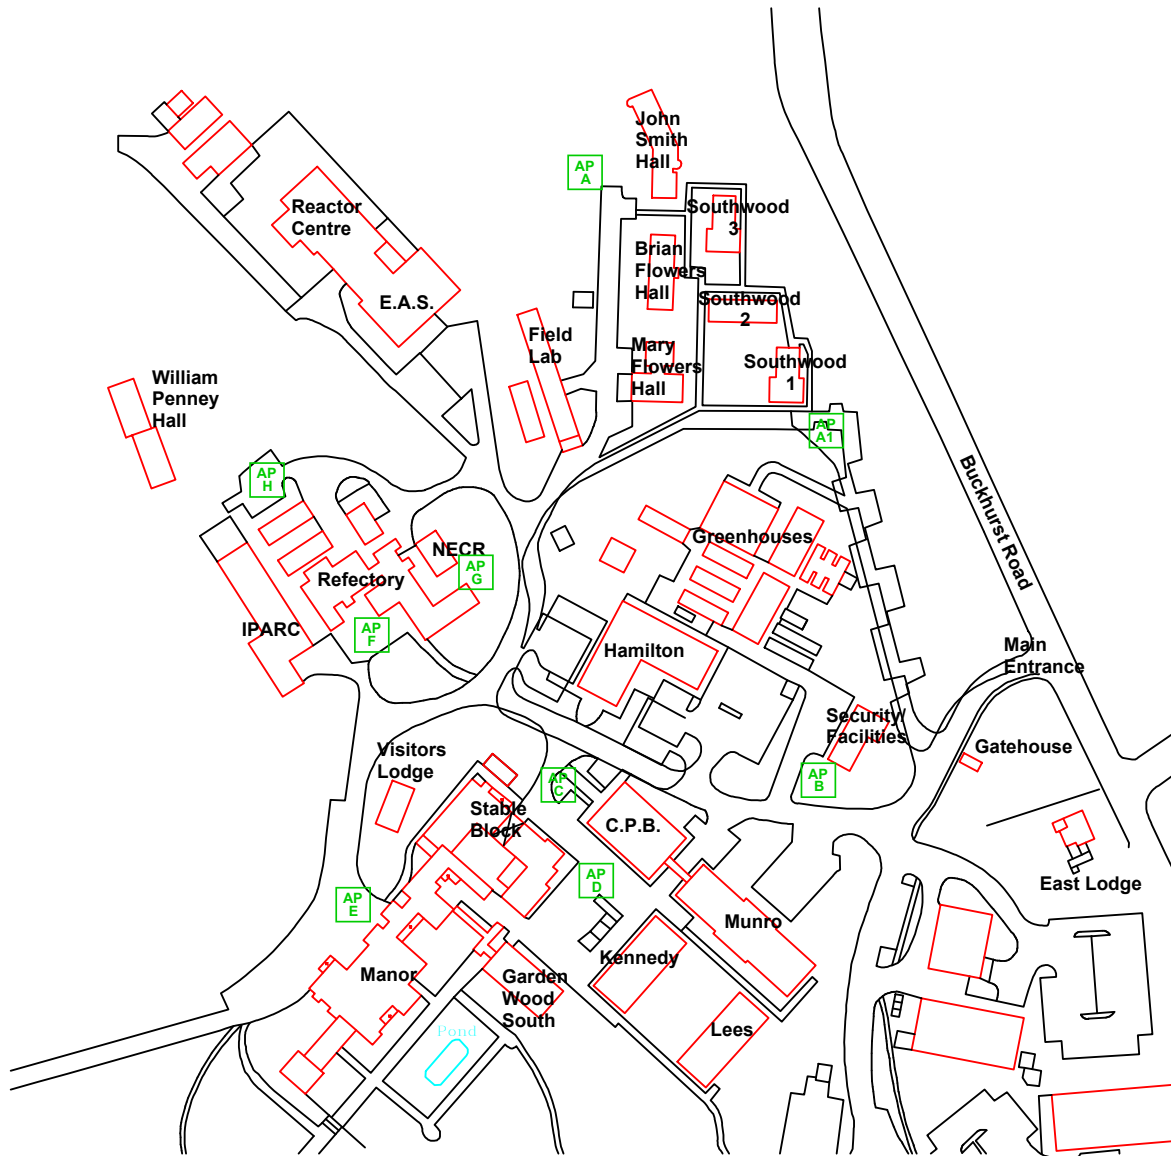

Building	Assembly Point
John Smith Hall	A
Brian Flowers Hall	A
Mary Flowers Hall	A
Southwood 1	A1
Southwood 2	A1
Southwood 3	A1
Security/Facilities	B
Hamilton East	B
Hamilton West	C
C.P.B.	D
Munro	D
Kennedy	D
Lees	D
Garden Wood South	D
Stable Block	D
Manor	E
Visitors Lodge	E
Refectory	F
I.P.A.R.C.	F
Reactor Centre	G
E.A.S.	G
William Penney Hall	H

Silwood Park Campus Assembly Points

Building	Assembly Point
John Smith Hall	A
Brian Flowers Hall	A
Mary Flowers Hall	A
Southwood 1	A1
Southwood 2	A1
Southwood 3	A1
Security/Facilities	B
Hamilton East	B
Hamilton West	C
C.P.B.	D
Munro	D
Kennedy	D
Lees	D
Garden Wood South	D
Stable Block	D
Manor	E
Visitors Lodge	E
Refectory	F
I.P.A.R.C.	F
Reactor Centre	G
E.A.S.	G
William Penney Hall	H